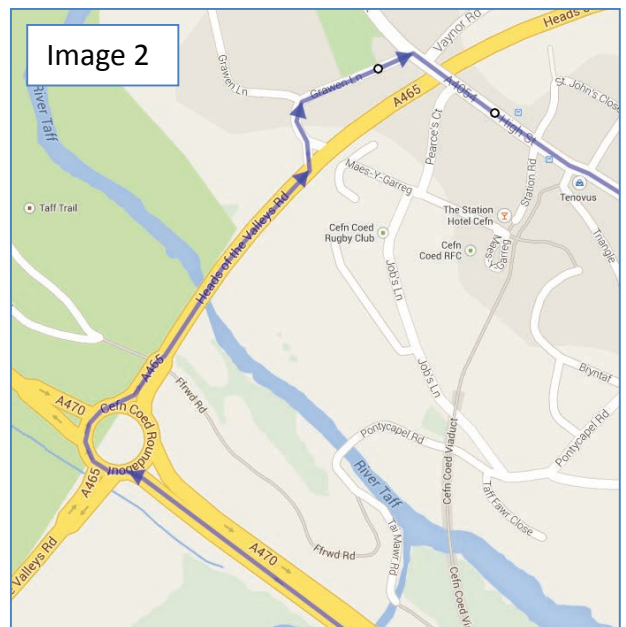

Advanced Laparoscopic Colorectal Surgery Workshop Using Animal Models

(Hands-on course following the Live Advanced Laparoscopic
Colorectal Surgery Course on 10th and 11th October 2016)

Prince Charles Hospital, Merthyr Tydfil, Wales

Directions to Venue

Directions from the Severn Bridge, M4 to Prince Charles Hospital, CF47 9DT

- o Cross Bridge
- o Take Junction 32 after 23 miles (Image 1)
- o Take the ramp exit on to A470 towards Merthyr Tydfil
- o Continue straight through 4 roundabouts for 20 miles
- o At the 5th roundabout take the 3rd exit on to the Heads of the Valley/A465 road (Image 2)
- o After going over the bridge, take the 1st exit left (Image 2)
- o At the junction turn right and travel for 0.5 miles going straight through a 1 small roundabout (Image 2)
- o Go over bridge and take 1st left up a hill (Image 3)
- o At roundabout on top of hill take 3rd (Image 3)
- o Take 1st left turn on top of hill (Image 3)
- o At roundabout take 3rd exit in to the grounds of Prince Charles Hospital

Directions from the Swansea to Prince Charles Hospital

- o Head northwest on M4 (Image 2)
- o Take Junction 43 (Image 2)
- o Take 3rd exit at roundabout on to the A465 heading to Merthyr Tydfil (Image 2)
- o Continue straight through 5 roundabouts
- o Following the 5th Roundabout, after going over the bridge, take the 1st exit left (Image 3)
- o At the junction, turn right and travel for 0.5 miles going straight through 1 small roundabout (Image 3)
- o Go over bridge and take 1st left up a hill (Image 3)
- o At roundabout on top of hill take 3rd (Image 3)
- o Take 1st left turn on top of hill (Image 3)
- o At roundabout take the 3rd exit in to the grounds of Prince Charles Hospital (Image 3)

Directions to Venue