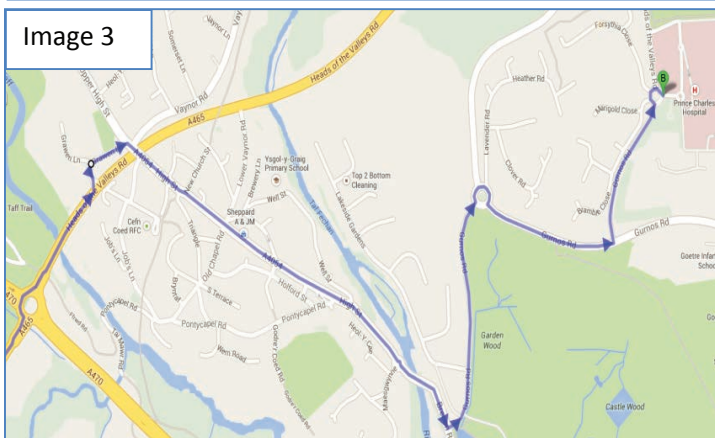

Directions to Venue

Directions from the Severn Bridge, M4 to Prince Charles Hospital, CF47 9DT

- o Cross Bridge
- o Take Junction 32 after 23 miles (Image 1)
- o Take the ramp exit on to A470 towards Merthyr Tydfil
- o Continue straight through 4 roundabouts for 20 miles
- o At the 5th roundabout take the 3rd exit on to the Heads of the Valley/A465 road (Image 2)
- o After going over the bridge, take the 1st exit left (Image 2)
- o At the junction turn right and travel for 0.5 miles going straight through a 1 small roundabout (Image 2)
- o Go over bridge and take 1st left up a hill (Image 3)
- o At roundabout on top of hill take 3rd (Image 3)
- o Take 1st left turn on top of hill (Image 3)
- o At roundabout take 3rd exit in to the grounds of Prince Charles Hospital

Directions from the Swansea to Prince Charles Hospital

- o Head northwest on M4 (Image 2)
- o Take Junction 43 (Image 2)
- o Take 3rd exit at roundabout on to the A465 heading to Merthyr Tydfil (Image 2)
- o Continue straight through 5 roundabouts
- o Following the 5th Roundabout, after going over the bridge, take the 1st exit left (Image 3)
- o At the junction, turn right and travel for 0.5 miles going straight through 1 small roundabout (Image 3)
- o Go over bridge and take 1st left up a hill (Image 3)
- o At roundabout on top of hill take 3rd (Image 3)
- o Take 1st left turn on top of hill (Image 3)
- o At roundabout take the 3rd exit in to the grounds of Prince Charles Hospital (Image 3)

Directions to Venue