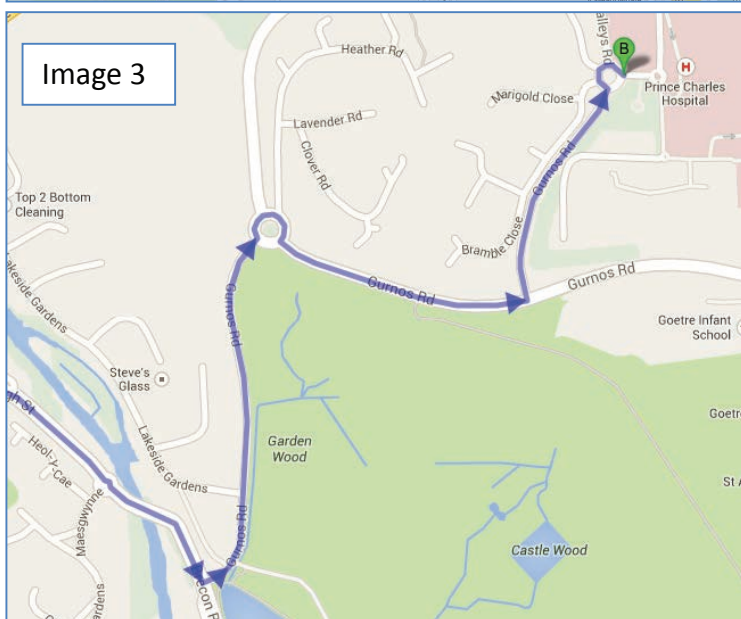

Directions to Venue

Directions from the Severn Bridge, M4 to Prince Charles Hospital, CF47 9DT

- o Cross Bridge
- o Take Junction 32 after 23 miles (Image 1)
- o Take the ramp exit on to A470 towards Merthyr Tydfil
- o Continue straight through 4 roundabouts for 20 miles
- o At the 5th roundabout take the 3rd exit on to the Heads of the Valley/A465 road (Image 2)
- o After going over the bridge, take the 1st exit left (Image 2)
- o At the junction turn right and travel for 0.5 miles going straight through a 1 small roundabout (Image 2)
- o Go over bridge and take 1st left up a hill (Image 3)
- o At roundabout on top of hill take 3rd (Image 3)
- o Take 1st left turn on top of hill (Image 3)
- o At roundabout take 3rd exit in to the grounds of Prince Charles Hospital

Directions from the Swansea to Prince Charles Hospital

- o Head northwest on M4 (Image 2)
- o Take Junction 43 (Image 2)
- o Take 3rd exit at roundabout on to the A465 heading to Merthyr Tydfil (Image 2)
- o Continue straight through 5 roundabouts
- o Following the 5th Roundabout, after going over the bridge, take the 1st exit left (Image 3)
- o At the junction, turn right and travel for 0.5 miles going straight through 1 small roundabout (Image 3)
- o Go over bridge and take 1st left up a hill (Image 3)
- o At roundabout on top of hill take 3rd (Image 3)
- o Take 1st left turn on top of hill (Image 3)
- o At roundabout take the 3rd exit in to the grounds of Prince Charles Hospital (Image 3)

Directions to Venue