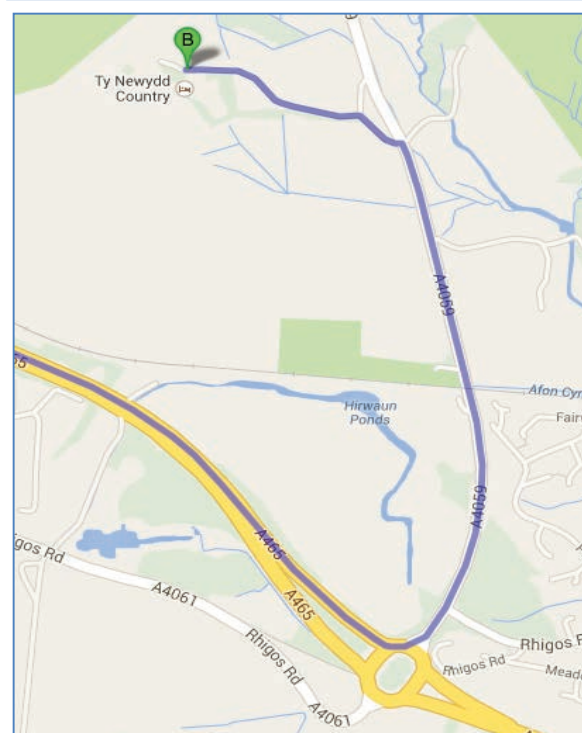

Directions to Venue

Directions from the Severn Bridge, M4 to Prince Charles Hospital, CF47 9DT

- o Cross Bridge
- o Take Junction 32 after 23 miles (Image 1)
- o Take the ramp exit on to A470 towards Merthyr Tydfil
- o Continue straight through 4 roundabouts for 20 miles
- o At the 5th roundabout take the 3rd exit on to the Heads of the Valley/A465 road (Image 2)
- o After going over the bridge, take the 1st exit left (Image 2)
- o At the junction turn right and travel for 0.5 miles going straight through a 1 small roundabout (Image 2)
- o Go over bridge and take 1st left up a hill (Image 3)
- o At roundabout on top of hill take 3rd (Image 3)
- o Take 1st left turn on top of hill (Image 3)
- o At roundabout take 3rd exit in to the grounds of Prince Charles Hospital

Directions from the Swansea to Prince Charles Hospital

- o Head northwest on M4 (Image 2)
- o Take Junction 43 (Image 2)
- o Take 3rd exit at roundabout on to the A465 heading to Merthyr Tydfil (Image 2)
- o Continue straight through 5 roundabouts
- o Following the 5th Roundabout, after going over the bridge, take the 1st exit left (Image 3)
- o At the junction, turn right and travel for 0.5 miles going straight through 1 small roundabout (Image 3)
- o Go over bridge and take 1st left up a hill (Image 3)
- o At roundabout on top of hill take 3rd (Image 3)
- o Take 1st left turn on top of hill (Image 3)
- o At roundabout take the 3rd exit in to the grounds of Prince Charles Hospital (Image 3)

Directions to Venue