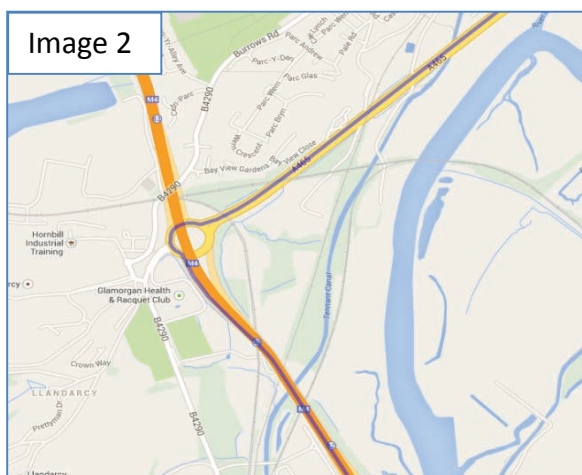

Directions to Venue

Directions from the Severn Bridge, M4 to Prince Charles Hospital, CF47 9DT

- o Cross Bridge
- o Take Junction 32 after 23 miles (Image 1)
- o Take the ramp exit on to A470 towards Merthyr Tydfil
- o Continue straight through 4 roundabouts for 20 miles
- o At the 5th roundabout take the 3rd exit on to the Heads of the Valley/A465 road (Image 2)
- o After going over the bridge, take the 1st exit left (Image 2)
- o At the junction turn right and travel for 0.5 miles going straight through a 1 small roundabout (Image 2)
- o Go over bridge and take 1st left up a hill (Image 3)
- o At roundabout on top of hill take 3rd (Image 3)
- o Take 1st left turn on top of hill (Image 3)
- o At roundabout take 3rd exit in to the grounds of Prince Charles Hospital

Directions from the Swansea to Prince Charles Hospital

- o Head northwest on M4 (Image 2)
- o Take Junction 43 (Image 2)
- o Take 3rd exit at roundabout on to the A465 heading to Merthyr Tydfil (Image 2)
- o Continue straight through 5 roundabouts
- o Following the 5th Roundabout, after going over the bridge, take the 1st exit left (Image 3)
- o At the junction, turn right and travel for 0.5 miles going straight through 1 small roundabout (Image 3)
- o Go over bridge and take 1st left up a hill (Image 3)
- o At roundabout on top of hill take 3rd (Image 3)
- o Take 1st left turn on top of hill (Image 3)
- o At roundabout take the 3rd exit in to the grounds of Prince Charles Hospital (Image 3)

Directions to Venue