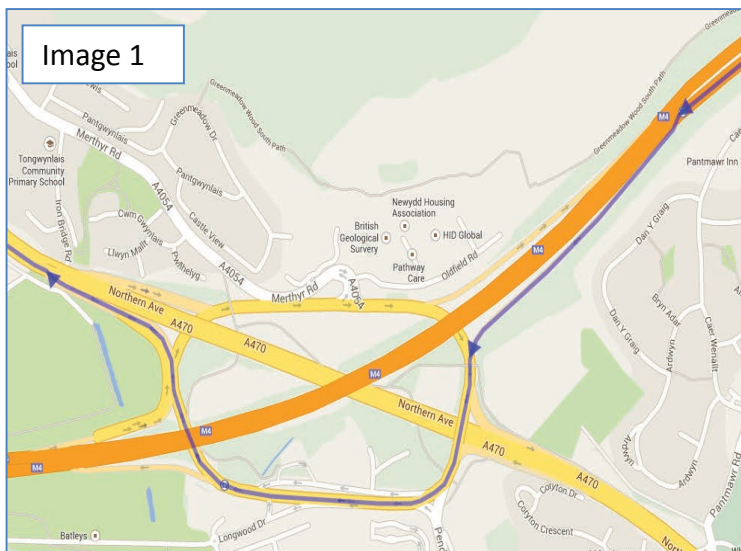

Advanced Laparoscopic Colorectal Surgery Workshop Using Animal Models

(Hands-on course following the Live Advanced Laparoscopic
Colorectal Surgery Course on 10th and 11th October 2016)

Prince Charles Hospital, Merthyr Tydfil, Wales

Directions to Venue

Directions from the Severn Bridge, M4 to Prince Charles Hospital, CF47 9DT

- o Cross Bridge
- o Take Junction 32 after 23 miles (Image 1)
- o Take the ramp exit on to A470 towards Merthyr Tydfil
- o Continue straight through 4 roundabouts for 20 miles
- o At the 5th roundabout take the 3rd exit on to the Heads of the Valley/A465 road (Image 2)
- o After going over the bridge, take the 1st exit left (Image 2)
- o At the junction turn right and travel for 0.5 miles going straight through a 1 small roundabout (Image 2)
- o Go over bridge and take 1st left up a hill (Image 3)
- o At roundabout on top of hill take 3rd (Image 3)
- o Take 1st left turn on top of hill (Image 3)
- o At roundabout take 3rd exit in to the grounds of Prince Charles Hospital

Directions from the Swansea to Prince Charles Hospital

- o Head northwest on M4 (Image 2)
- o Take Junction 43 (Image 2)
- o Take 3rd exit at roundabout on to the A465 heading to Merthyr Tydfil (Image 2)
- o Continue straight through 5 roundabouts
- o Following the 5th Roundabout, after going over the bridge, take the 1st exit left (Image 3)
- o At the junction, turn right and travel for 0.5 miles going straight through 1 small roundabout (Image 3)
- o Go over bridge and take 1st left up a hill (Image 3)
- o At roundabout on top of hill take 3rd (Image 3)
- o Take 1st left turn on top of hill (Image 3)
- o At roundabout take the 3rd exit in to the grounds of Prince Charles Hospital (Image 3)

Directions to Venue