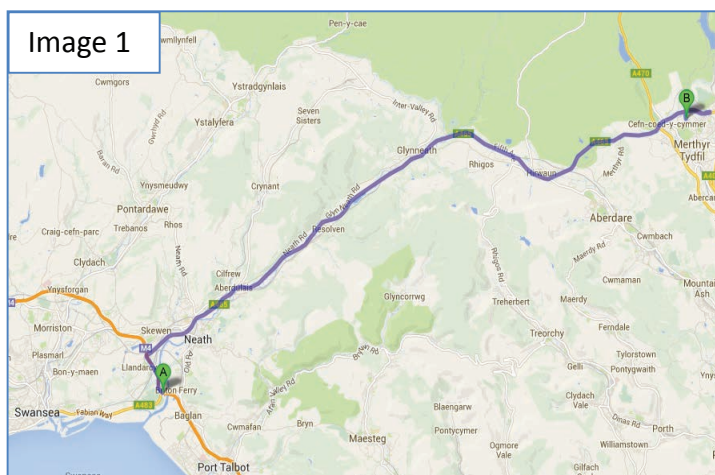

Directions to Venue

Directions from the Severn Bridge, M4 to Prince Charles Hospital, CF47 9DT

- o Cross Bridge
- o Take Junction 32 after 23 miles (Image 1)
- o Take the ramp exit on to A470 towards Merthyr Tydfil
- o Continue straight through 4 roundabouts for 20 miles
- o At the 5th roundabout take the 3rd exit on to the Heads of the Valley/A465 road (Image 2)
- o After going over the bridge, take the 1st exit left (Image 2)
- o At the junction turn right and travel for 0.5 miles going straight through a 1 small roundabout (Image 2)
- o Go over bridge and take 1st left up a hill (Image 3)
- o At roundabout on top of hill take 3rd (Image 3)
- o Take 1st left turn on top of hill (Image 3)
- o At roundabout take 3rd exit in to the grounds of Prince Charles Hospital

Directions from the Swansea to Prince Charles Hospital

- o Head northwest on M4 (Image 2)
- o Take Junction 43 (Image 2)
- o Take 3rd exit at roundabout on to the A465 heading to Merthyr Tydfil (Image 2)
- o Continue straight through 5 roundabouts
- o Following the 5th Roundabout, after going over the bridge, take the 1st exit left (Image 3)
- o At the junction, turn right and travel for 0.5 miles going straight through 1 small roundabout (Image 3)
- o Go over bridge and take 1st left up a hill (Image 3)
- o At roundabout on top of hill take 3rd (Image 3)
- o Take 1st left turn on top of hill (Image 3)
- o At roundabout take the 3rd exit in to the grounds of Prince Charles Hospital (Image 3)

Directions to Venue