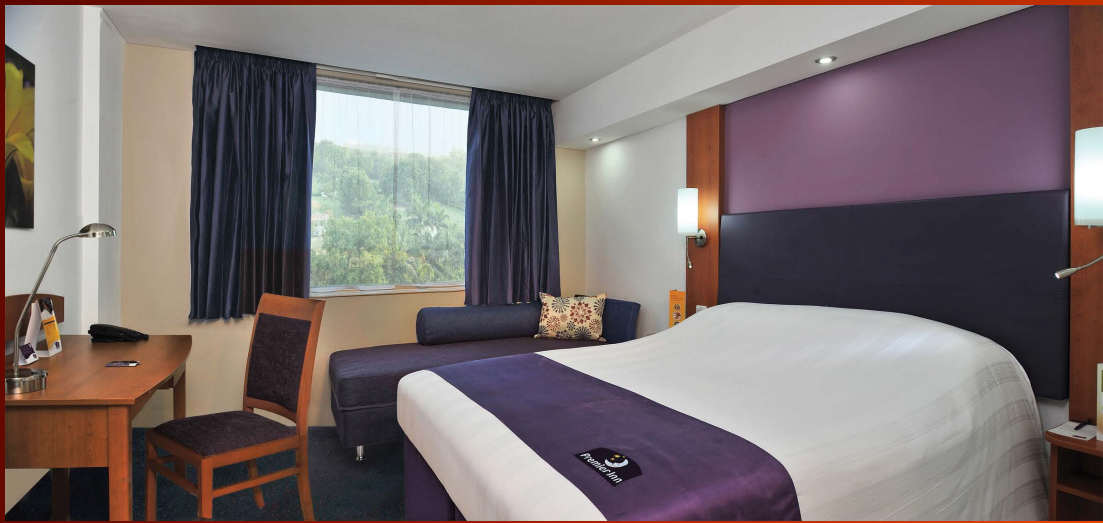

Premier Inn ***

Duffryn Road, Pentrebach, Merthyr Tydfil CF48 4BD

Tel: 0871 527 8768

Fax: 0871 527 8769

Website: www.premierinn.com

Rooms From £36.00

Food & drink

Full and Continental breakfasts, a hearty evening meal, a light snack or a relaxing drink. At a Table Table restaurant you can enjoy it all at reasonable prices.

Hotel facilities

This hotel has conference facilities
Parking Facilities
Free Parking
Restaurant
Bar
Internet Services
Free Wi-Fi for 30 minutes

Conveniently situated opposite Pentrebach train station, this Premier Inn is located on the outskirts of Brecon Beacons National Park. Cardiff city centre is just a 25 minute drive away.

Our Merthyr Tydfil Premier Inn has everything you'd expect, incredibly comfy beds in every room and an onsite Table Table restaurant for a fresh new twist on eating out.